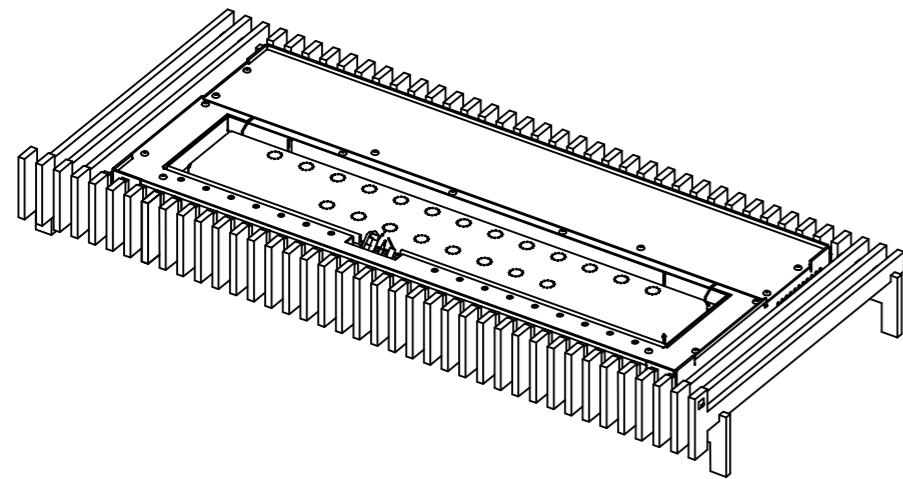

Zone sturing

Aansluiting gas

Logburner 800-15

Scale 1:10

CONFIDENTIAL

COPYRIGHT PROTECTED
THIS DRAWING AND THE RELATED INFORMATION IS PROTECTED BY INTELLECTUAL PROPERTY RIGHTS AND METALFIRE nv IS THE HOLDER OF THESE RIGHTS. THE DRAWING AND THE RELATED INFORMATION IS AND REMAINS THE EXCLUSIVE PROPERTY OF METALFIRE nv, NOORWEGENSTRAAT 28, B-9940 EVERGEM, BELGIUM. WITHOUT THE EXPRESS AND PRIOR WRITTEN CONSENT OF METALFIRE nv, THIS DRAWING AND THE RELATED INFORMATION CANNOT BE COPIED OR REPRODUCED IN WHOLE OR IN PART, NOR COMMUNICATED IN ANY WAY OR PASSED ON TO A THIRD PARTY. THE USE OF THIS DRAWING AND THE RELATED INFORMATION FOR MANUFACTURING OUTSIDE THE PREMISES OF METALFIRE nv IS PROHIBITED EXCEPT IN CASE OF EXPRESS AND PRIOR WRITTEN APPROVAL OF METALFIRE nv. EACH INFRINGEMENT OF THESE INTELLECTUAL PROPERTY RIGHTS OF METALFIRE nv SHALL GIVE RISE TO CRIMINAL AND/OR CIVIL LEGAL PROCEEDINGS

Revision	Date	Name	Description			Tolerance	
						ISO 2768-mk	
Material			Dimensions	Finish			
metalfire Noorwegenstraat 28 B9940 Evergem Belgium			Date 2016/11/22	Scale 1:5	Title Urban 80x15 LB gas grid		Format A3
			Name Thomas Vyncke	Drwnr A012355		Revision -.1	Sheet 1/1