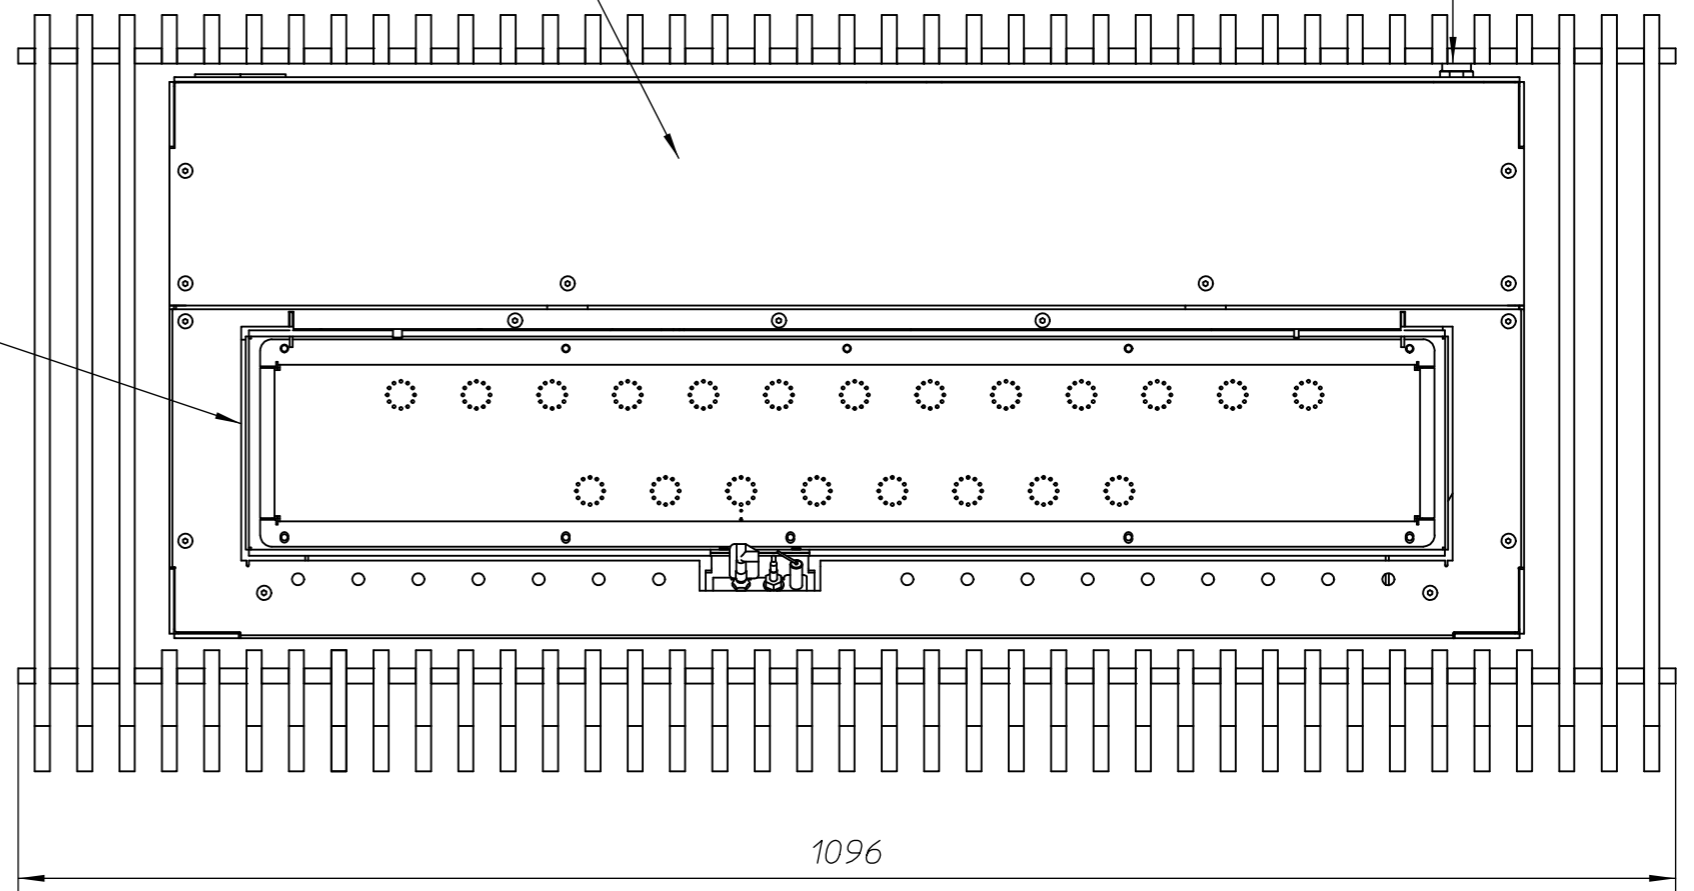

Zone sturing

Aansluiting gas

Logburner 800-15

Scale 1:10

CONFIDENTIAL

COPYRIGHT PROTECTED
THIS DRAWING AND THE RELATED INFORMATION IS PROTECTED BY INTELLECTUAL PROPERTY RIGHTS AND METALFIRE nv IS THE HOLDER OF THESE RIGHTS. THE DRAWING AND THE RELATED INFORMATION IS AND REMAINS THE EXCLUSIVE PROPERTY OF METALFIRE nv, NOORWEGENSTRAAT 28, B-9940 EVERGEM, BELGIUM. WITHOUT THE EXPRESS AND PRIOR WRITTEN CONSENT OF METALFIRE nv, THIS DRAWING AND THE RELATED INFORMATION CANNOT BE COPIED OR REPRODUCED IN WHOLE OR IN PART, NOR COMMUNICATED IN ANY WAY OR PASSED ON TO A THIRD PARTY. THE USE OF THIS DRAWING AND THE RELATED INFORMATION FOR MANUFACTURING OUTSIDE THE PREMISES OF METALFIRE nv IS PROHIBITED EXCEPT IN CASE OF EXPRESS AND PRIOR WRITTEN APPROVAL OF METALFIRE nv. EACH INFRINGEMENT OF THESE INTELLECTUAL PROPERTY RIGHTS OF METALFIRE nv SHALL GIVE RISE TO CRIMINAL AND/OR CIVIL LEGAL PROCEEDINGS

Revision	Date	Name	Description			Tolerance	
						ISO 2768-mk	
Material			Dimensions	Finish			
metalfire Noorwegenstraat 28 B9940 Evergem Belgium			Date 2016/11/22	Scale 1:5	Title Urban 80x15 LB gas grid		Format A3
			Name Thomas Vyncke	Drwnr A012355		Revision -.1	Sheet 1/1